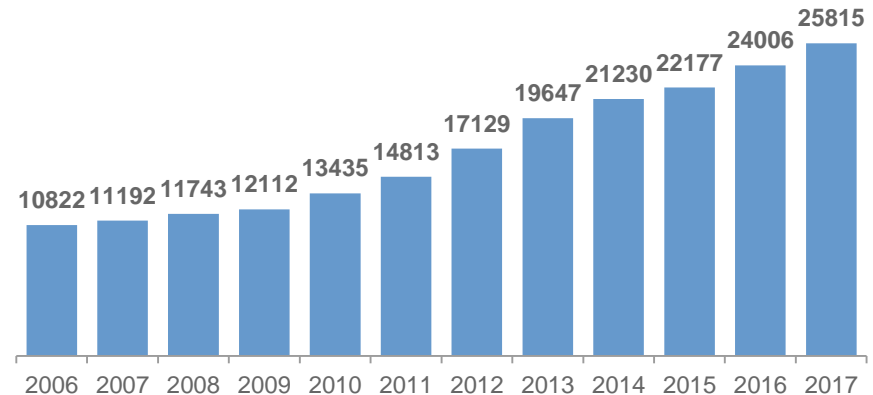

NYC AP Results

2017

AP Participation and Performance Over Time

Number of Students Taking At Least 1 AP Exam

	Number Change	Percent Change
Since 2016	+4,458	+9.9%
Since 2013	+13,947	+39.4%
Since 2006	+29,215	+145.0%

Number of Students Passing At Least 1 AP Exam

	Number Change	Percent Change
Since 2016	+1,809	+7.5%
Since 2013	+6,168	+31.4%
Since 2006	+14,993	+138.5%

AP Participation and Performance, By Ethnicity