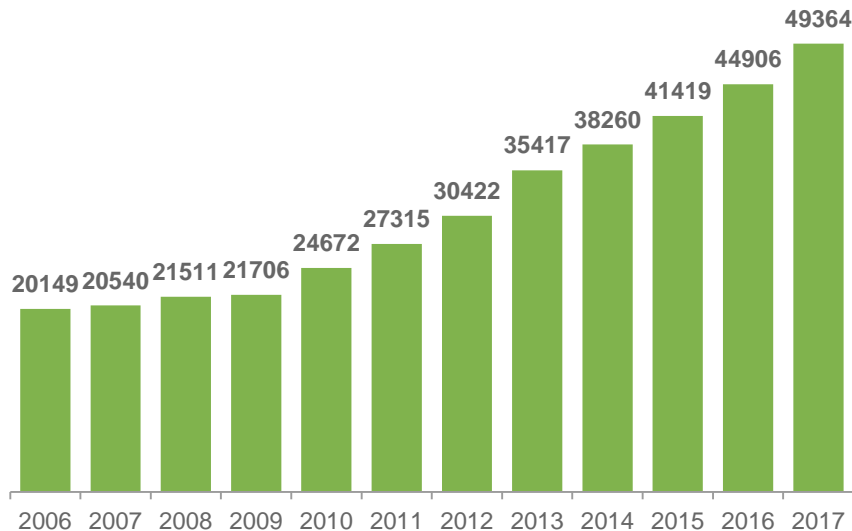

NYC AP Results

2017

AP Participation and Performance Over Time

Number of Students Taking At Least 1 AP Exam

	Number Change	Percent Change
Since 2016	+4,458	+9.9%
Since 2013	+13,947	+39.4%
Since 2006	+29,215	+145.0%

Number of Students Passing At Least 1 AP Exam

	Number Change	Percent Change
Since 2016	+1,809	+7.5%
Since 2013	+6,168	+31.4%
Since 2006	+14,993	+138.5%

AP Participation and Performance, By Ethnicity