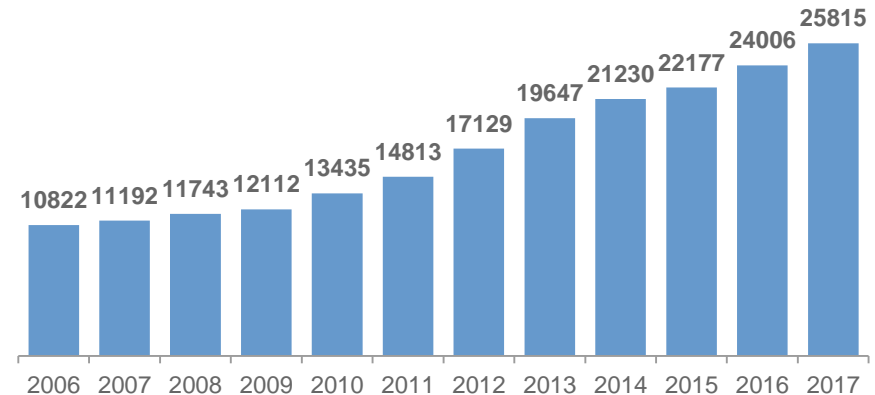

NYC AP Results

2017

AP Participation and Performance Over Time

Number of Students Taking At Least 1 AP Exam

	Number Change	Percent Change
Since 2016	+4,458	+9.9%
Since 2013	+13,947	+39.4%
Since 2006	+29,215	+145.0%

Number of Students Passing At Least 1 AP Exam

	Number Change	Percent Change
Since 2016	+1,809	+7.5%
Since 2013	+6,168	+31.4%
Since 2006	+14,993	+138.5%

AP Participation and Performance, By Ethnicity