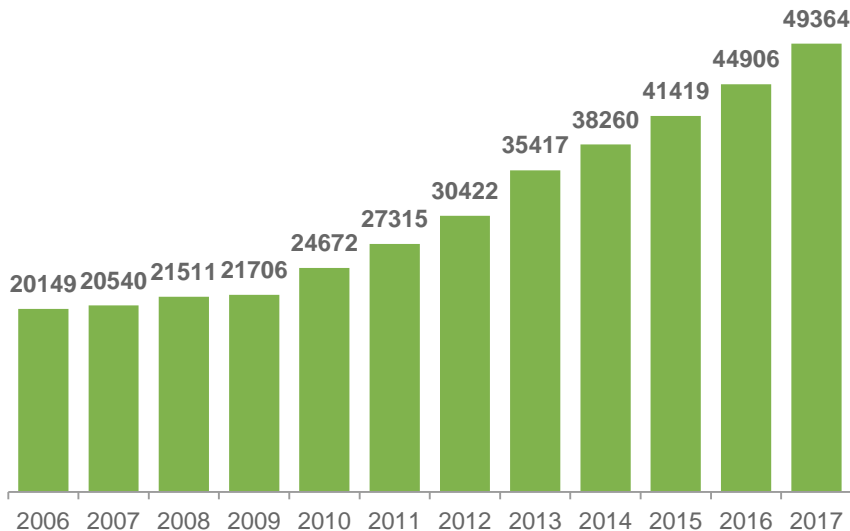

NYC AP Results

2017

AP Participation and Performance Over Time

Number of Students Taking At Least 1 AP Exam

	Number Change	Percent Change
Since 2016	+4,458	+9.9%
Since 2013	+13,947	+39.4%
Since 2006	+29,215	+145.0%

Number of Students Passing At Least 1 AP Exam

	Number Change	Percent Change
Since 2016	+1,809	+7.5%
Since 2013	+6,168	+31.4%
Since 2006	+14,993	+138.5%

AP Participation and Performance, By Ethnicity